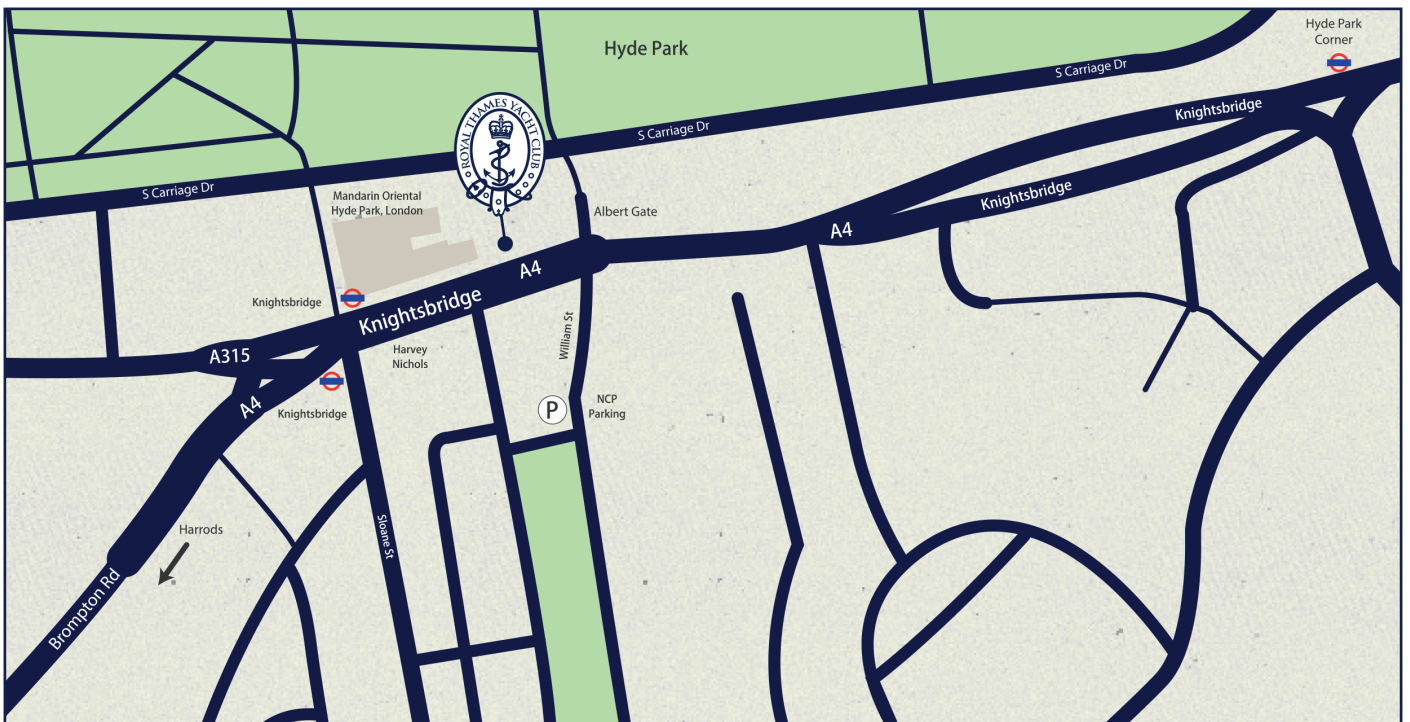

Where to find us

We are located 2 minutes from Knightsbridge Tube Station and are based on the A4 next to the Mandarin Oriental Hotel

Address

*Royal Thames Yacht Club
60 Knightsbridge
London
SW1X 7LF*